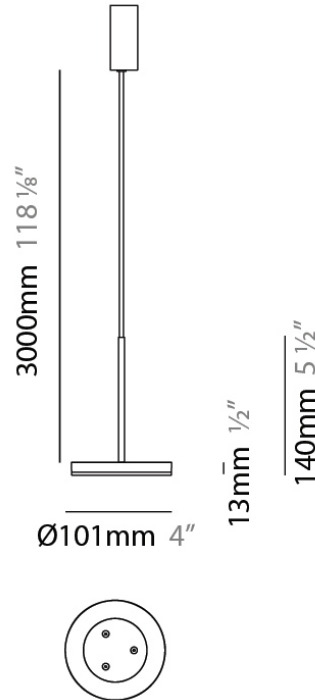

PROJECT	
TYPE	
NOTES	
QUANTITY	
DATE	

BELLA SUSPENSION

D81667R9-TIM

GENERAL

Series: Bella
Brand: Panzeri
Division: Design
Mounting Type: Suspension
Mounting Location: Ceiling
Subcategory: Pendant

PHYSICAL

Shape: Round
Diameter (mm): 101
Diameter (in): 4
Height (mm): 13
Height (in): 1/2
Max. Overall Height (mm): 3013
Max. Overall Height (in): 118 5/8
Light Distribution: Direct
Weight (kg): 0.54501
Weight (lbs): 1.2
Diffuser: Acrylic Diffuser With Matt Finish
Fixture Material: Aluminum Die Cast
Cable Details: 3000mm / 118 1/8" Cable

ELECTRICAL

Lamp Type: LED
Input Wattage (W): 6.5
Total Output Wattage (W): 4.5
Dimming: Non-Dimmable
Driver Included: Yes
Driver Location: Integrated
Driver Type: Constant Voltage - Universal
Driver Class: Class 2
Input Voltage (V): 120 - 277

LED

Color Temperature (°K): 2700
Max. Delivered Lumen (lm): 388
CRI: >90 CRI
Lamp Life (hrs): 50000

OPTICAL

RATINGS AND CERTIFICATIONS

Certified By: CSA Certified to UL and CSA Standards
IP rating: IP40