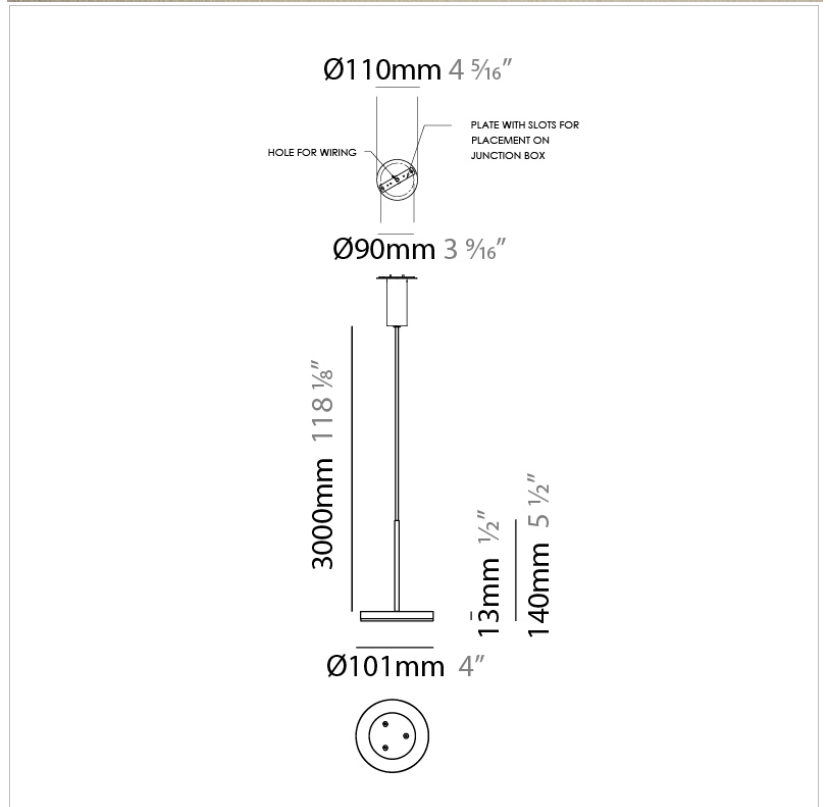

BELLA SUSPENSION

D81667-MBR

GENERAL

Series: Bella
Brand: Panzeri
Division: Design
Mounting Type: Suspension
Mounting Location: Ceiling
Subcategory: Pendant

PHYSICAL

Shape: Disc
Diameter (mm): 101
Diameter (in): 4
Height (mm): 13
Height (in): 1/2
Max. Overall Height (mm): 3013
Max. Overall Height (in): 118 ⁵/₈
Light Distribution: Direct
Weight (kg): 0.54501
Weight (lbs): 1.2
Diffuser: Opal - Acrylic
Fixture Material: Metal

ELECTRICAL

Lamp Type: LED
Input Wattage (W): 6.5
Total Output Wattage (W): 6.5
Dimming: Non-Dimmable
Driver Location: Integrated
Input Voltage (V): 120

LED

Delivered Lumen Range: 100 - 499 lm
Number of LEDs: 1
Color Temperature (°K): 2700
Max. Delivered Lumen (lm): 388
Nominal Lumen (lm): 460
CRI: >80 CRI

OPTICAL

RATINGS AND CERTIFICATIONS

Certified By: CSA Certified to UL and CSA Standards
IP rating: IP40

PROJECT	
TYPE	
NOTES	
QUANTITY	
DATE	

D